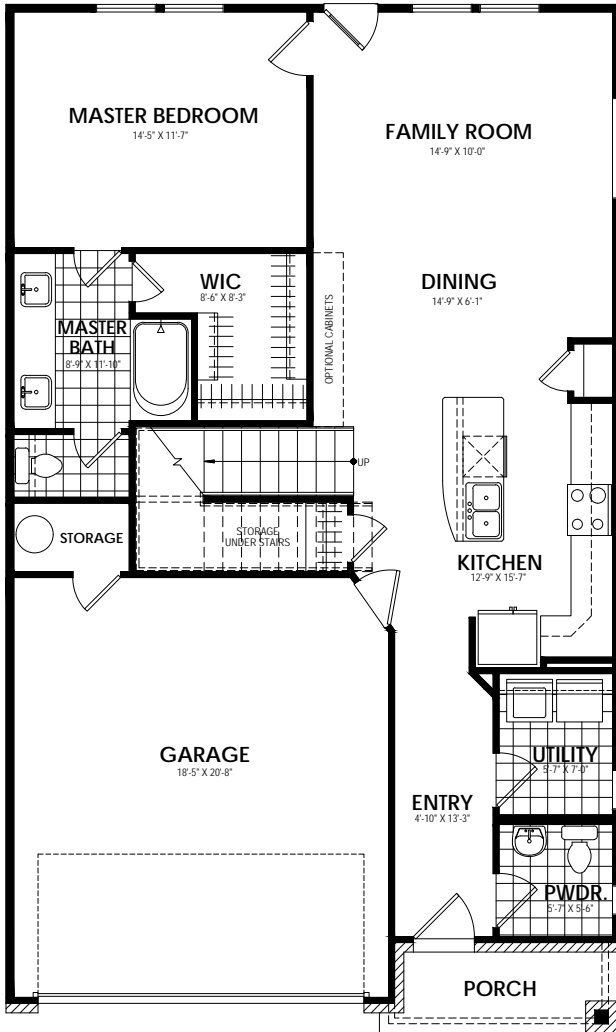

Elevation A 1668 Sq.Ft.

Elevation B 1668 Sq.Ft.

Call us today at 512-236-5380 or visit us online at www.idealhomes.com

First Floor

Second Floor

Opt. Master Shower 1

Opt. Master Shower 2

Opt. Bedroom 4