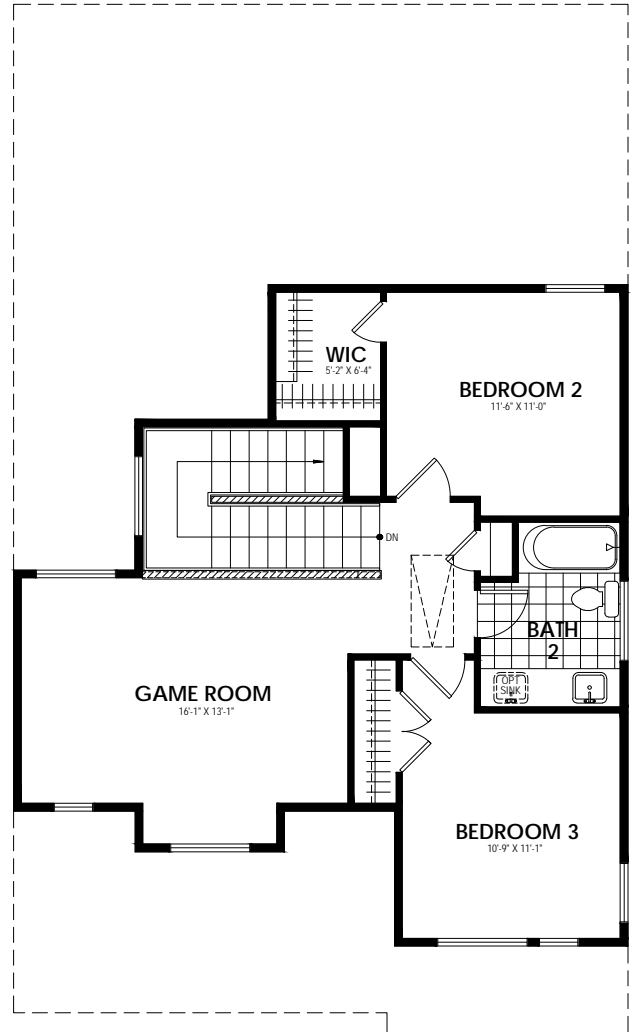

Elevation A 1668 Sq.Ft.

Elevation B 1668 Sq.Ft.

Call us today at 512-236-5380 or visit us online at www.idealhomes.com

First Floor

Second Floor

Opt. Master Shower 1

Opt. Master Shower 2

Opt. Bedroom 4