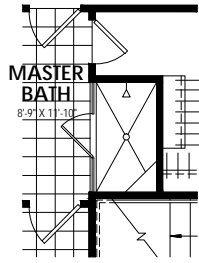

Elevation A 1668 Sq.Ft.

Elevation B 1668 Sq.Ft.

Call us today at 512-236-5380 or visit us online at www.idealhomes.com

First Floor

Second Floor

Opt. Master Shower 1

Opt. Master Shower 2

Opt. Bedroom 4