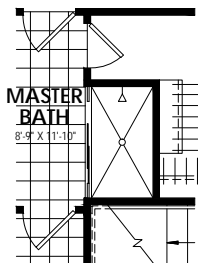

Elevation A 1668 Sq.Ft.

Elevation B 1668 Sq.Ft.

Call us today at 512-236-5380 or visit us online at www.idealhomes.com

First Floor

Second Floor

Opt. Master Shower 1

Opt. Master Shower 2

Opt. Bedroom 4