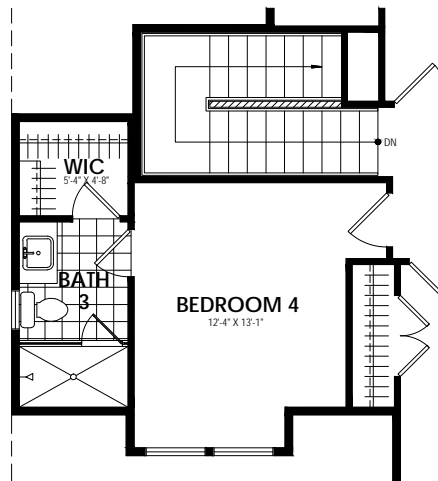

Elevation A 1668 Sq.Ft.

Elevation B 1668 Sq.Ft.

Call us today at 512-236-5380 or visit us online at www.idealhomes.com

First Floor

Second Floor

Opt. Master Shower 1

Opt. Master Shower 2

Opt. Bedroom 4