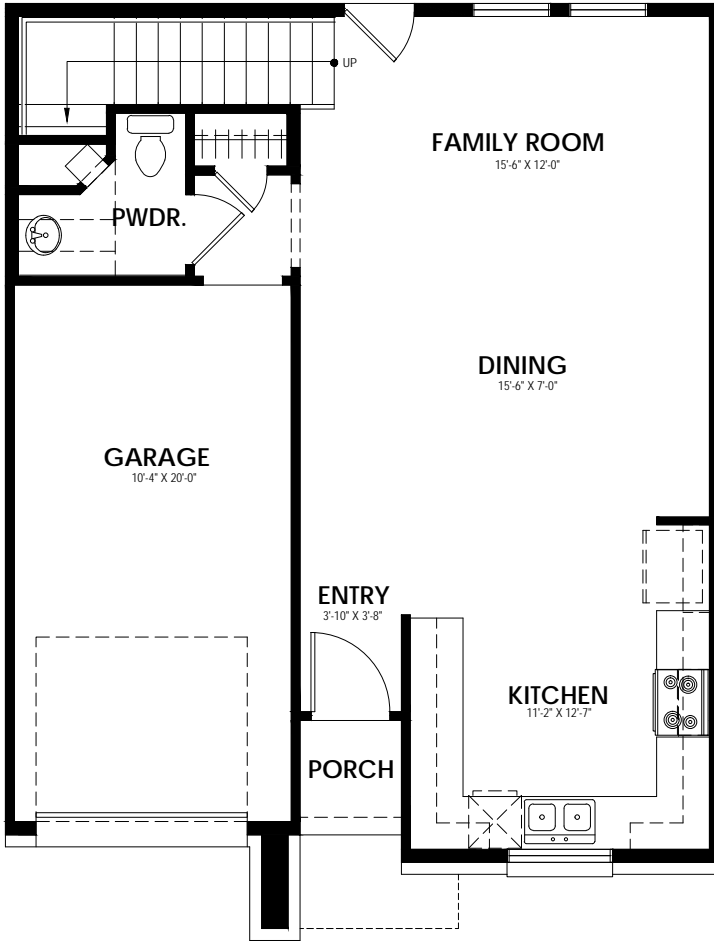

Elevation A 1417 Sq.Ft.

Elevation B 1417 Sq.Ft.

Call us today at 512-236-5380 or visit us online at www.idealhomes.com

First Floor

Second Floor

Opt. Master Shower 1

Opt. Master Shower 2

Call us today at 512-236-5380 or visit us online at www.idealhomes.com