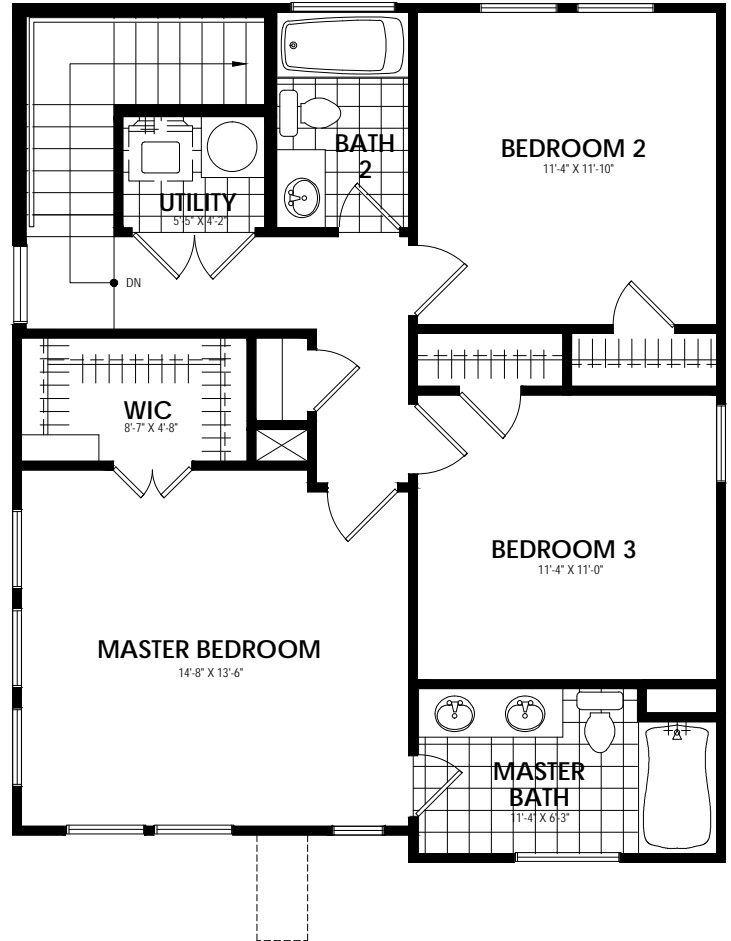

Elevation A 1417 Sq.Ft.

Elevation B 1417 Sq.Ft.

Call us today at 512-236-5380 or visit us online at www.idealhomes.com

First Floor

Second Floor

Opt. Master Shower 1

Opt. Master Shower 2

Call us today at 512-236-5380 or visit us online at www.idealhomes.com