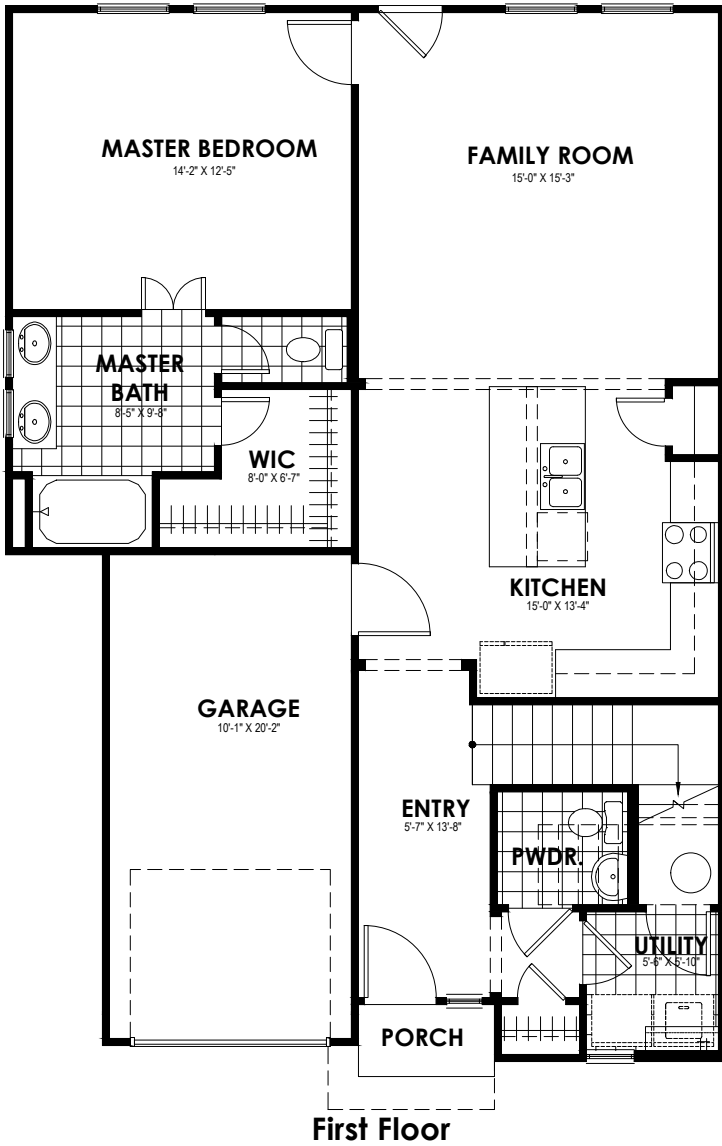

Elevation A 2073 Sq.Ft.

Elevation B 2091 Sq.Ft.

Call us today at 512-236-5380 or visit us online at www.idealhomes.com

Call us today at 512-236-5380 or visit us online at www.idealhomes.com

Prices, floorplans and features are subject to change anytime without notice. All square footage references are approximate and may vary upon elevations and/or options selected, and may change without notice. Any material colors depicted including windows, doors and shutters are subject to change and may not represent actual color installed on home. Any landscaping is an artist's rendering and actual landscaping will differ. Home price will differ based on lot premium and elevation material and are subject to change without notice. Exterior stone is a natural material and is subject to variation. Please consult your Idea Homes New Home Professional for current information.