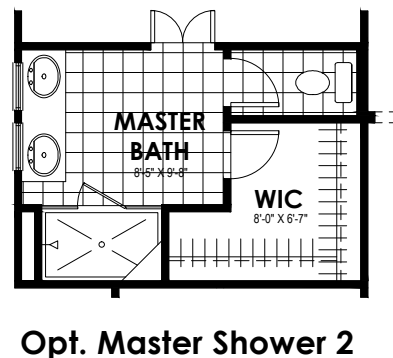

Elevation A 2073 Sq.Ft.

Elevation B 2091 Sq.Ft.

Call us today at 512-236-5380 or visit us online at www.idealhomes.com

Call us today at 512-236-5380 or visit us online at www.idealhomes.com

Prices, floorplans and features are subject to change anytime without notice. All square footage references are approximate and may vary upon elevations and/or options selected, and may change without notice. Any material colors depicted including windows, doors and shutters are subject to change and may not represent actual color installed on home. Any landscaping is an artist's rendering and actual landscaping will differ. Home price will differ based on lot premium and elevation material and are subject to change without notice. Exterior stone is a natural material and is subject to variation. Please consult your Idea Homes New Home Professional for current information.