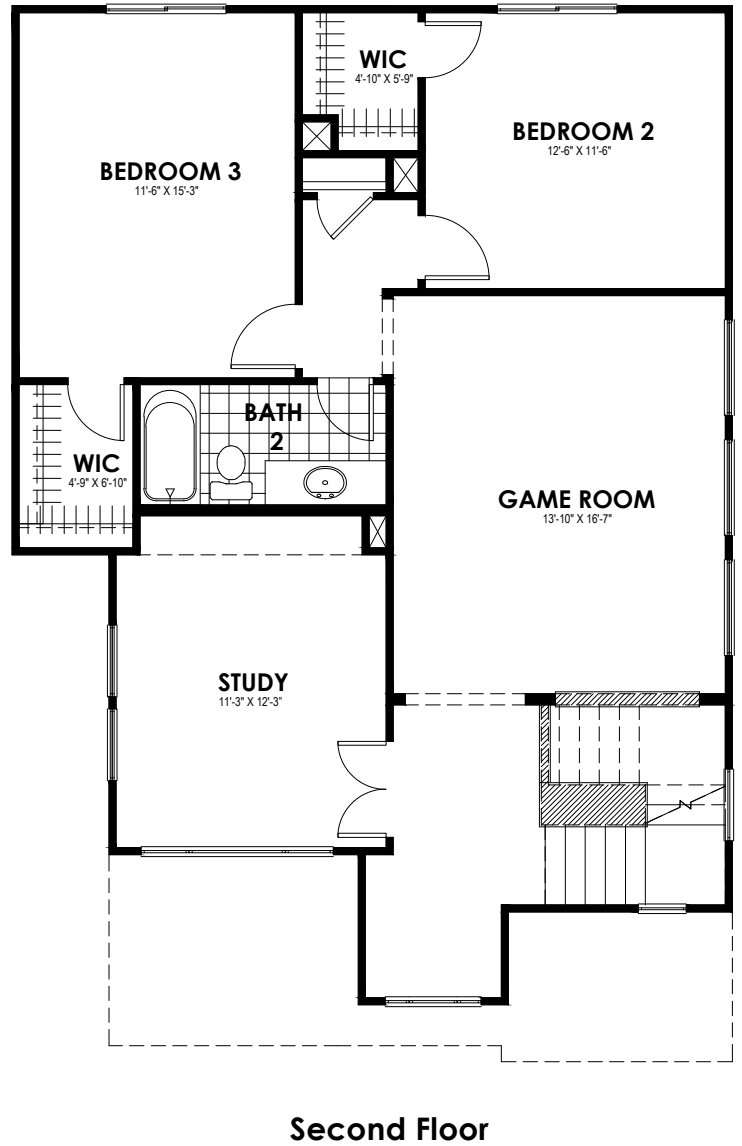

Elevation A 2073 Sq.Ft.

Elevation B 2091 Sq.Ft.

Call us today at 512-236-5380 or visit us online at www.idealhomes.com

Call us today at 512-236-5380 or visit us online at www.idealhomes.com

Prices, floorplans and features are subject to change anytime without notice. All square footage references are approximate and may vary upon elevations and/or options selected, and may change without notice. Any material colors depicted including windows, doors and shutters are subject to change and may not represent actual color installed on home. Any landscaping is an artist's rendering and actual landscaping will differ. Home price will differ based on lot premium and elevation material and are subject to change without notice. Exterior stone is a natural material and is subject to variation. Please consult your Idea Homes New Home Professional for current information.