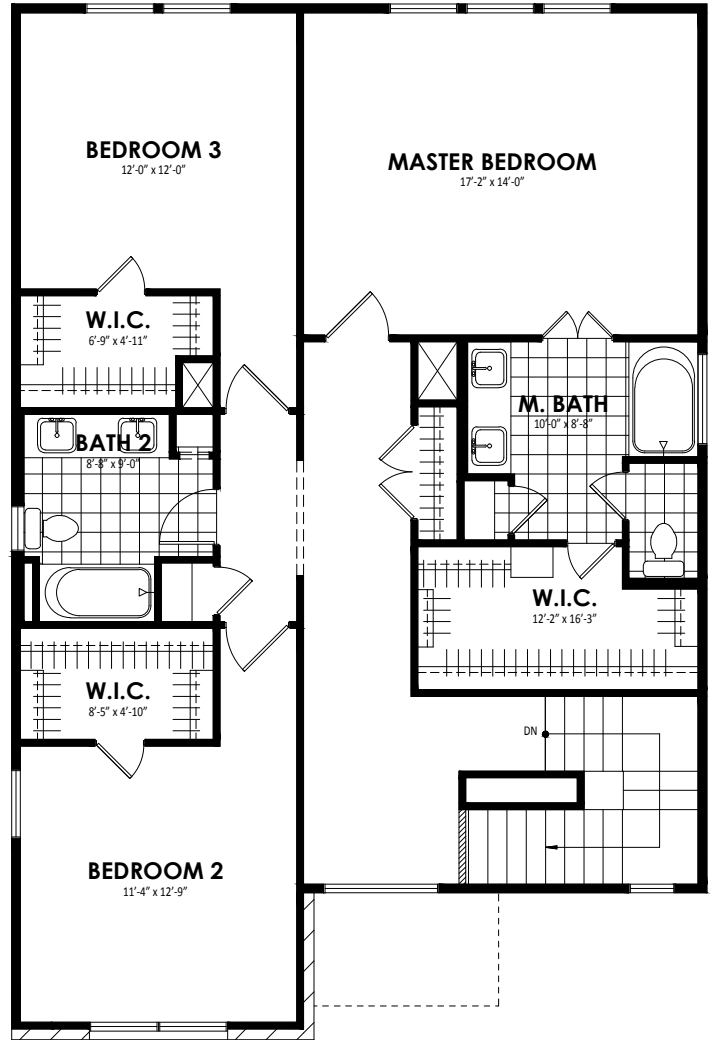

Elevation A 2153 Sq.Ft.

Elevation B 2153 Sq.Ft.

Call us today at 512-236-5380 or visit us online at www.ideahomes.com

First Floor

Second Floor

Opt. Master Shower 1

Opt. Master Shower 2

Call us today at 512-236-5380 or visit us online at www.idealhomes.com