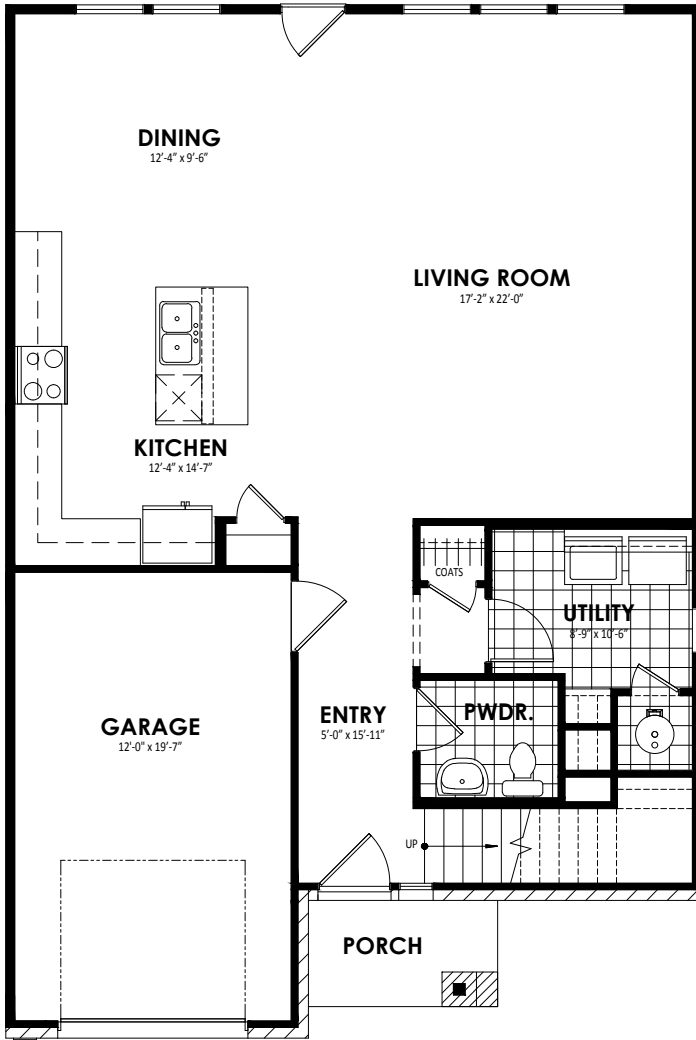

Elevation A 2153 Sq.Ft.

Elevation B 2153 Sq.Ft.

Call us today at 512-236-5380 or visit us online at www.ideahomes.com

First Floor

Second Floor

Opt. Master Shower 1

Opt. Master Shower 2

Call us today at 512-236-5380 or visit us online at www.idealhomes.com