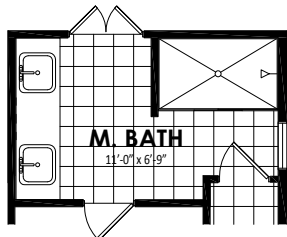

Elevation A 1753 Sq.Ft.

Elevation B 1753 Sq.Ft.

Call us today at 512-236-5380 or visit us online at www.idealhomes.com

First Floor

Second Floor

Opt. Master Shower 1

Opt. Master Shower 2

Opt. Master Shower 3