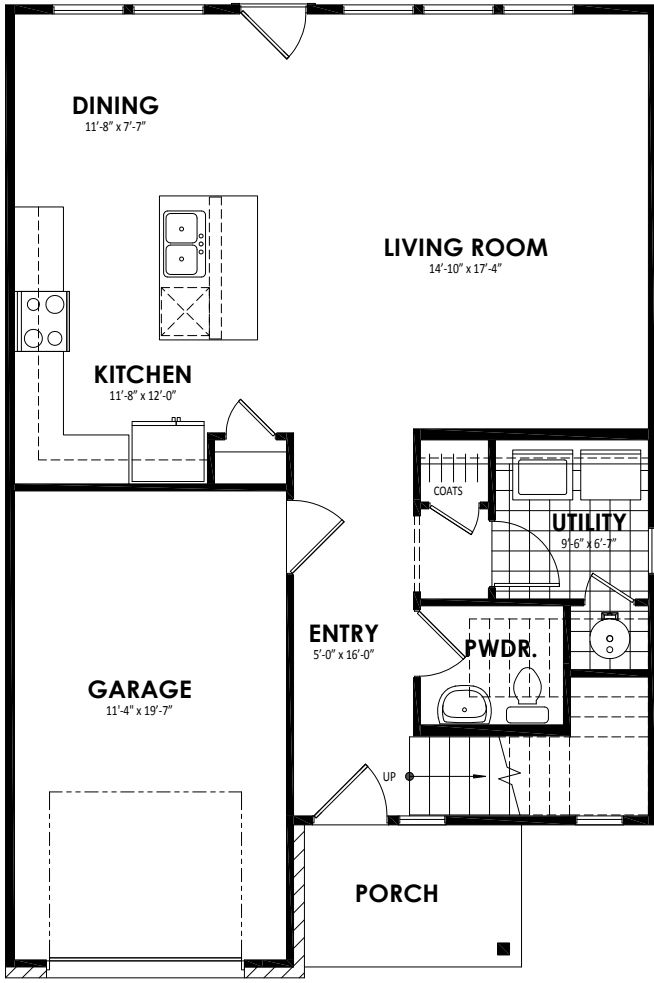

Elevation A 1753 Sq.Ft.

Elevation B 1753 Sq.Ft.

Call us today at 512-236-5380 or visit us online at www.idealhomes.com

First Floor

Second Floor

Opt. Master Shower 1

Opt. Master Shower 2

Opt. Master Shower 3