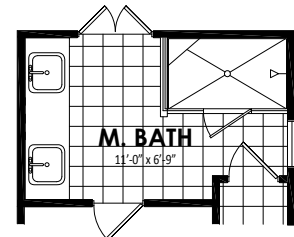

Elevation A 1753 Sq.Ft.

Elevation B 1753 Sq.Ft.

Call us today at 512-236-5380 or visit us online at www.idealhomes.com

First Floor

Second Floor

Opt. Master Shower 1

Opt. Master Shower 2

Opt. Master Shower 3