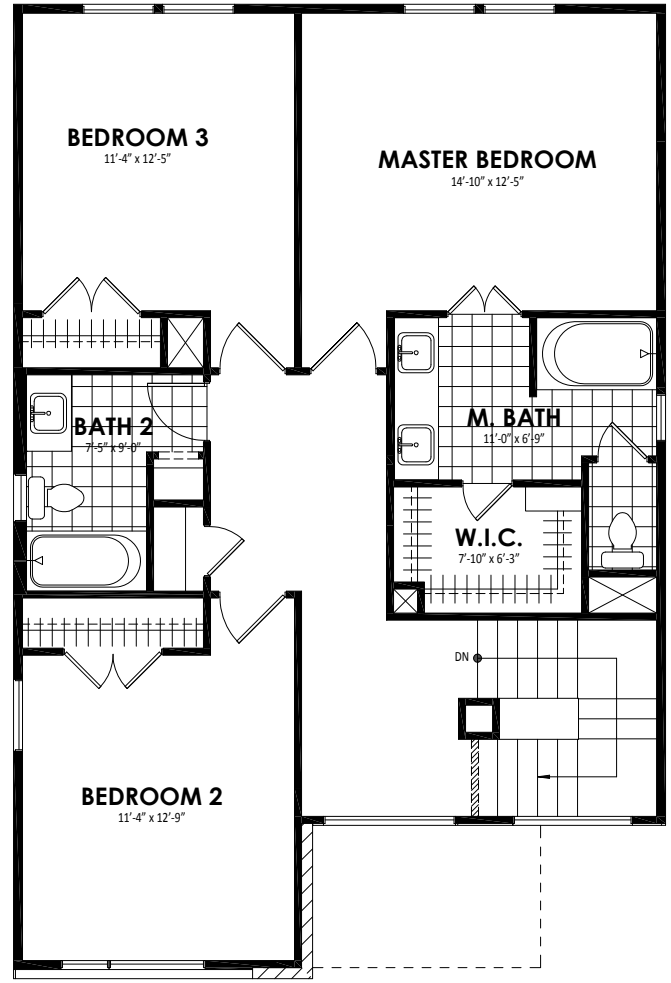

Elevation A 1753 Sq.Ft.

Elevation B 1753 Sq.Ft.

Call us today at 512-236-5380 or visit us online at www.idealhomes.com

First Floor

Second Floor

Opt. Master Shower 1

Opt. Master Shower 2

Opt. Master Shower 3