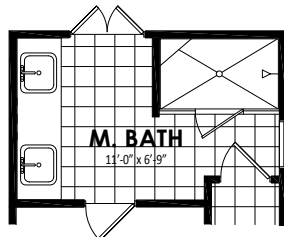

Elevation A 1753 Sq.Ft.

Elevation B 1753 Sq.Ft.

Call us today at 512-236-5380 or visit us online at www.idealhomes.com

First Floor

Second Floor

Opt. Master Shower 1

Opt. Master Shower 2

Opt. Master Shower 3