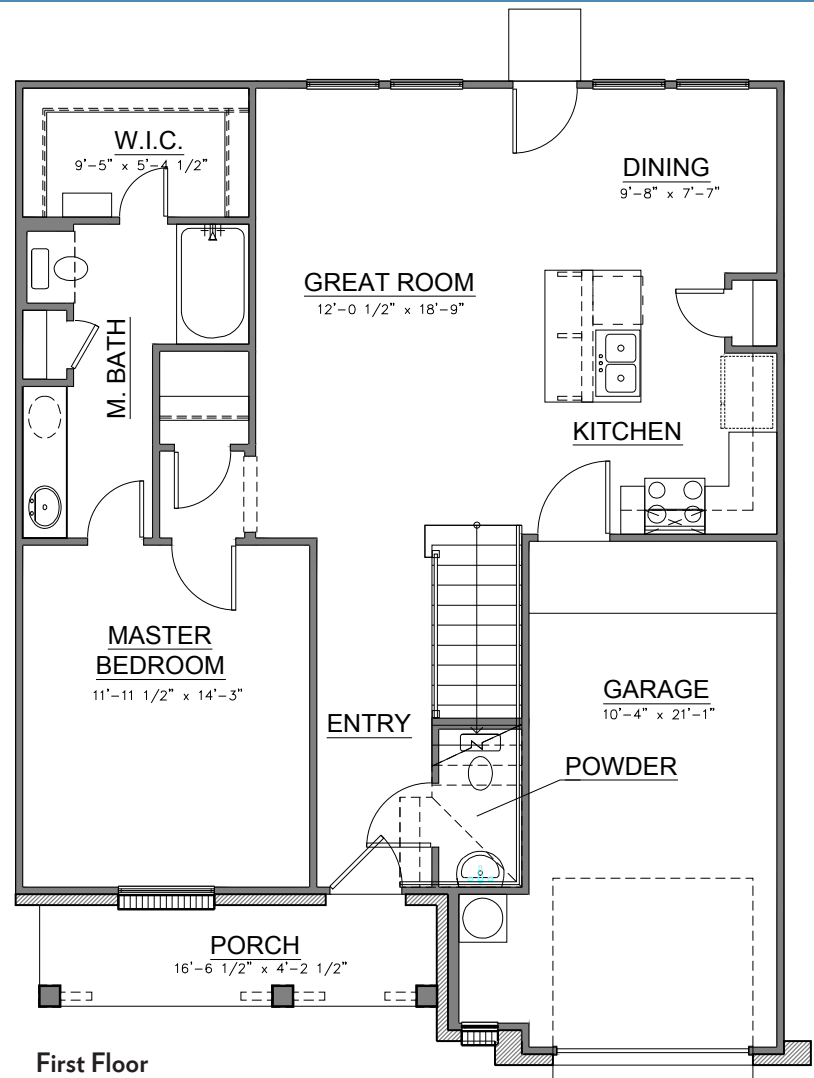

THE WINSTON

1,725 Sq.Ft.

Exterior Elevation

First Floor

Second Floor

Prices, floorplans and features are subject to change anytime without notice. All square footage references are approximate and may vary upon elevations and/or options selected, and may change without notice. Any Material colors depicted, including windows, doors and shutters, are subject to change and may not represent actual color installed on home. Any landscaping shown is an artist's rendering, and actual landscaping will differ. Home price will differ based on lot premium and elevation material and are subject to change without notice. Exterior stone is a natural material and is subject to variation. Please consult your Idea Homes New Home Professional for current information.