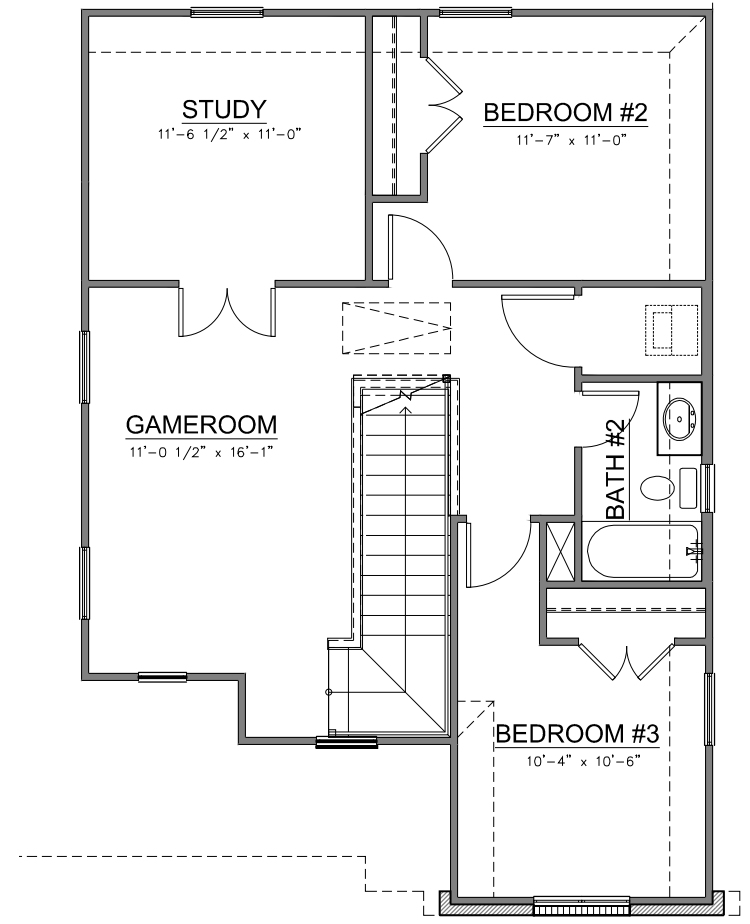

THE WINSTON

1,725 Sq.Ft.

Exterior Elevation

First Floor

Second Floor

Prices, floorplans and features are subject to change anytime without notice. All square footage references are approximate and may vary upon elevations and/or options selected, and may change without notice. Any Material colors depicted, including windows, doors and shutters, are subject to change and may not represent actual color installed on home. Any landscaping shown is an artist's rendering, and actual landscaping will differ. Home price will differ based on lot premium and elevation material and are subject to change without notice. Exterior stone is a natural material and is subject to variation. Please consult your Idea Homes New Home Professional for current information.