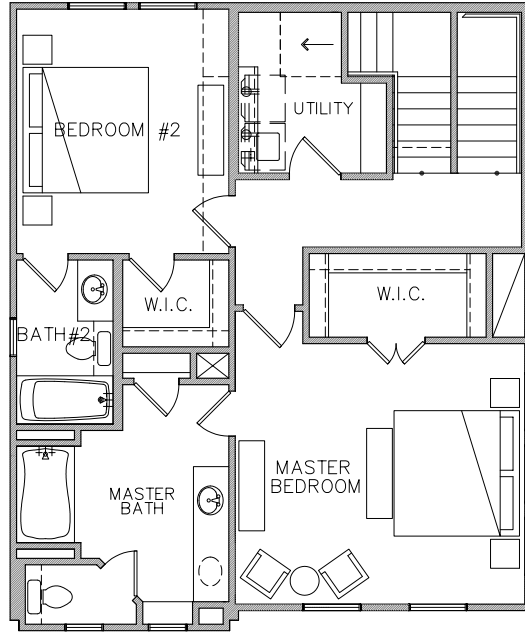

THE NORDSTROM

1,689 Sq.Ft.

Exterior Elevation

First Floor

Second Floor

Third Floor

Prices, floorplans and features are subject to change anytime without notice. All square footage references are approximate and may vary upon elevations and/or options selected, and may change without notice. Any Material colors depicted, including windows, doors and shutters, are subject to change and may not represent actual color installed on home. Any landscaping shown is an artist's rendering, and actual landscaping will differ. Home price will differ based on lot premium and elevation material and are subject to change without notice. Exterior stone is a natural material and is subject to variation. Please consult your Idea Homes New Home Professional for current information.