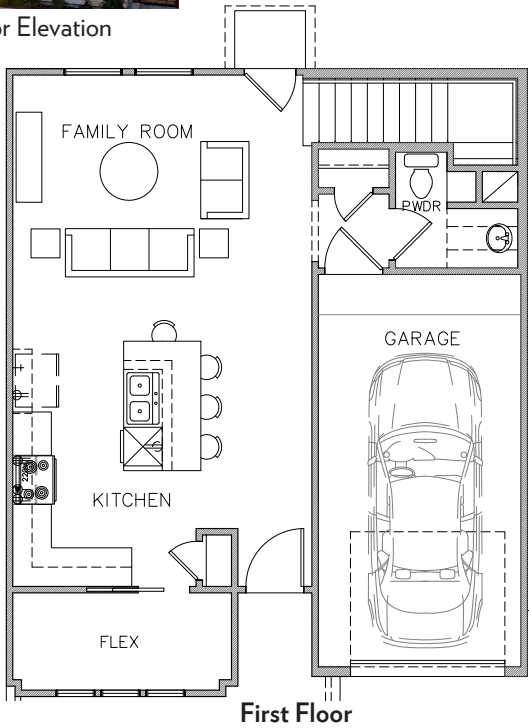

THE NORDSTROM

1,689 Sq.Ft.

Exterior Elevation

First Floor

Second Floor

Third Floor

Prices, floorplans and features are subject to change anytime without notice. All square footage references are approximate and may vary upon elevations and/or options selected, and may change without notice. Any Material colors depicted, including windows, doors and shutters, are subject to change and may not represent actual color installed on home. Any landscaping shown is an artist's rendering, and actual landscaping will differ. Home price will differ based on lot premium and elevation material and are subject to change without notice. Exterior stone is a natural material and is subject to variation. Please consult your Idea Homes New Home Professional for current information.