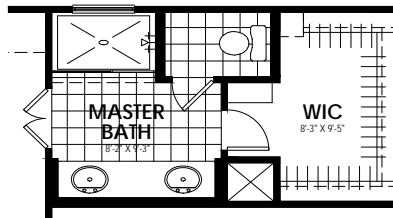

Elevation A 1830 Sq.Ft.

Elevation B 1834 Sq.Ft.

Call us today at 512-236-5380 or visit us online at www.idealhomes.com

First Floor

Second Floor

Opt. Bedroom 3

Opt. Master Shower 1

Opt. Master Shower 2