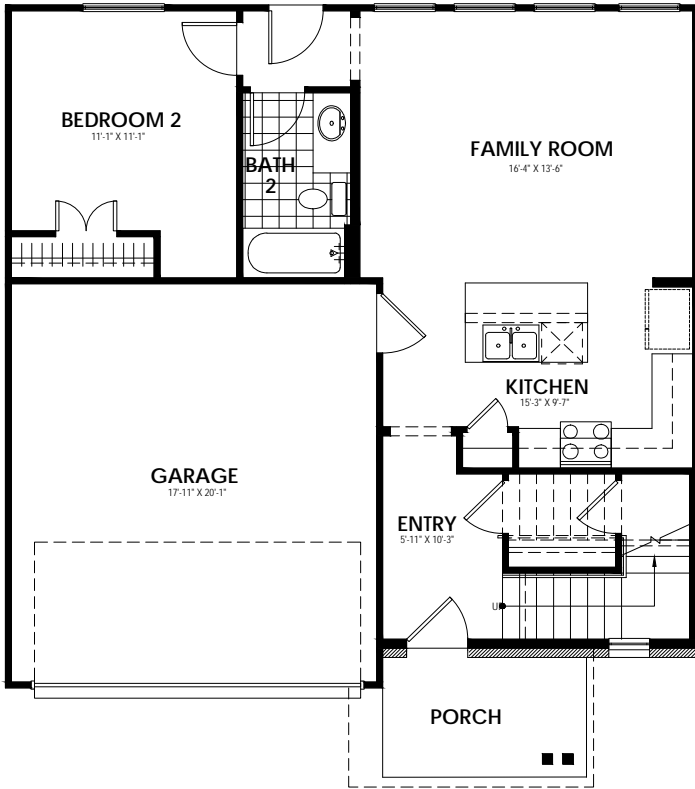

Elevation A 1830 Sq.Ft.

Elevation B 1834 Sq.Ft.

Call us today at 512-236-5380 or visit us online at www.idealhomes.com

First Floor

Second Floor

Opt. Bedroom 3

Opt. Master Shower 1

Opt. Master Shower 2

Opt. 3/4 Bath

Call us today at 512-236-5380 or visit us online at www.idealhomes.com