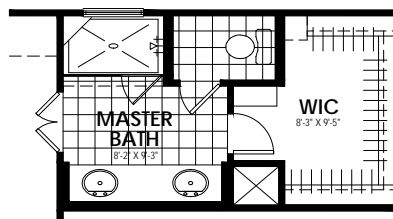

Elevation A 1830 Sq.Ft.

Elevation B 1834 Sq.Ft.

Call us today at 512-236-5380 or visit us online at www.idealhomes.com

First Floor

Second Floor

Opt. Bedroom 3

Opt. Master Shower 1

Opt. Master Shower 2

Opt. 3/4 Bath

Call us today at 512-236-5380 or visit us online at www.idealhomes.com