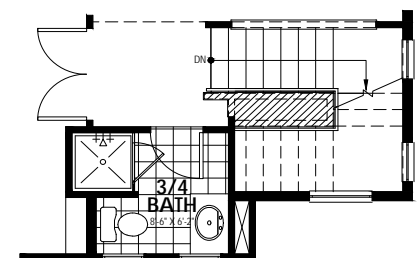

Elevation A 1830 Sq.Ft.

Elevation B 1834 Sq.Ft.

Call us today at 512-236-5380 or visit us online at www.idealhomes.com

First Floor

Second Floor

Opt. Bedroom 3

Opt. Master Shower 1

Opt. Master Shower 2

Opt. 3/4 Bath

Call us today at 512-236-5380 or visit us online at www.idealhomes.com